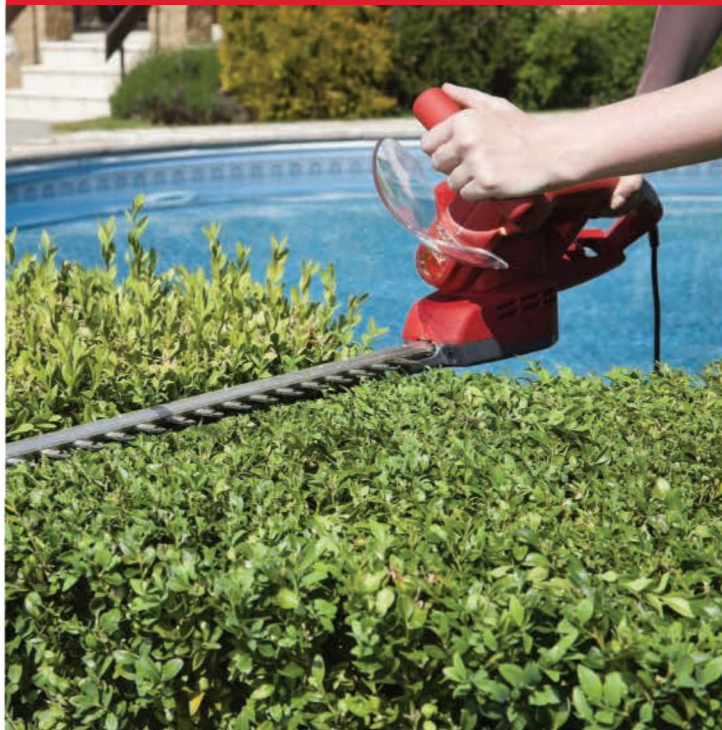

## INDOOR AND OUTDOOR HEAVY DUTY EXTENSION CORD

### Indoor / Outdoor

<b>1</b> OUTLET	<b>25'</b> FEET	<b>16</b> GAUGE	<b>cUL</b> US LISTED	
--------------------	--------------------	--------------------	-------------------------	--

### Benefits:

- Extend range of outlets.
- Useful for light to medium duty items.
- Easy to install and move.
- They allow you to use tools in the garden or workshops.
- Ideal for landscaping.
- Long lifespan.

### Highly Visible

Orange jacket provides extra safety and prevents tripping while working in the yard.