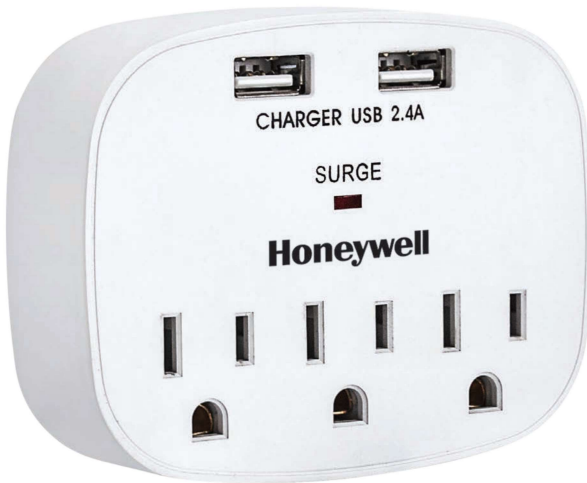

3 OUTLET WALL SURGE PROTECTOR EXTENDER WITH 2 USB PORT

Indoor

Benefits:

- Extend range of outlets.
- Useful for light to medium duty items.
- Easy to install and move.
- Allow to operate multiple devices at office or home.
- Long lifespan.

3 Surge Protected Outlets

Outlet adapter has 3 outlets and 2USB charging ports share 2.4A that allows you to power your electronics and charge your portable devices all in one place. Provide 300J can protect your equipments.

Multi-functional USB Charging Station

Perfect for keeping smartphones, tablets, and other rechargeable devices at home and travel use.

AVAILABLE OPTIONS:

HW-E-02

ENERGY INFORMATION

Max Power: 1875W

Voltage/Hz: 125V/60HZ

Current: 15A

Surge Protect: 300J

ADDITIONAL INFORMATION

No. of Outlet Plug: 3-outlet

Finish: White

Specification: 2USB DC5V/2.4A total

Certificate: UL

Major Placements: Copper, Plastic