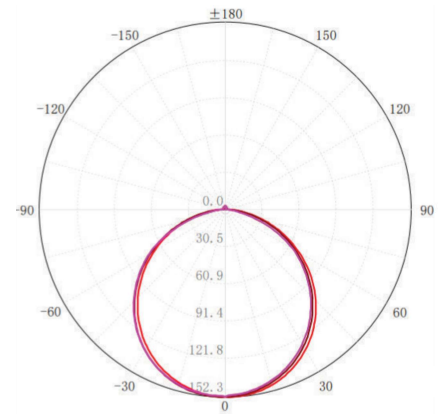

LED RECESSED PANEL LIGHT

LUMINOUS INTENSITY DISTRIBUTION CURVE

(CCT) Color Temperature Switch

Only to 18W-CCT and 24W-CCT models.

AVAILABLE WATTAGE OPTIONS:

- 6W
- 18W
- 18W-CCT Switchable
- 24W-CCT Switchable

APPLICATION:

- Office Building.
- Retail.
- Indoors.

SPECIFICATIONS

Shape:	Square LED Lamp
Cap/Fitting:	Recessed Ceiling
Finish:	White

ADDITIONAL INFORMATION

Volt:	100-240V / 50-60Hz
Beam Angle:	110°

AVAILABLE WATTAGE OPTIONS

Power	Tone	Brightness	Size	Dimmable / Non Dimmable	Model
6W	3000K	390 Lm	120mm x 120mm x 18mm	Non Dimmable	HW-P02-S6W-3K
6W	6000K	390 Lm	120mm x 120mm x 18mm	Non Dimmable	HW-P02-S6W-6K
18W	3000K	1540 Lm	220mm x 220mm x 18mm	Non Dimmable	HW-P02-S18W-3K
18W	6500K	1540 Lm	220mm x 220mm x 18mm	Non Dimmable	HW-P02-S18W-6K
18W	3000K/4000K/6500K	1430 Lm / 1580 Lm / 1430 Lm	220mm x 220mm x 18mm	Non Dimmable	HW-P06-S18W-CCT
24W	3000K/4000K/6500K	1730 Lm / 1900 Lm / 1730 Lm	290mm x 290mm x 18mm	Non Dimmable	HW-P06-S24W-CCT