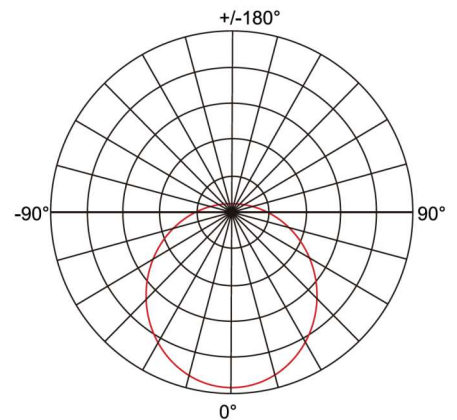

APPLICATION:

- Office Building.
- Retail.
- Indoors.

SPECIFICATIONS

Shape: Round LED Lamp
 Cap/Fitting: Surface Mounted Ceiling
 Finish: White

ADDITIONAL INFORMATION

Volt: 100-240V / 50-60Hz
 Beam Angle: 110°