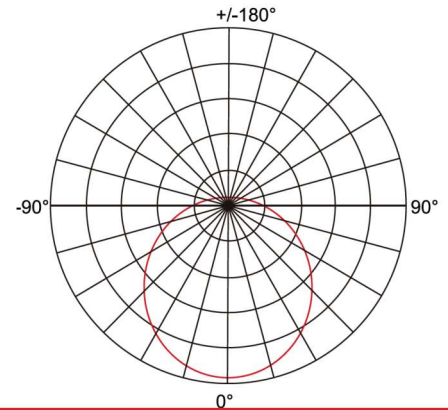

SURFACE MOUNTED LED PANEL

LUMINOUS INTENSITY DISTRIBUTION CURVE

AVAILABLE WATTAGE OPTIONS:

- 18W
- 24W

BENEFITS:

- Energy efficiency.
- Improved environmental performance.
- Ability to operate in cold conditions.
- No heat or uv emissions.
- Design flexibility.
- Instant lighting and the ability to withstand frequent switching.
- Long lifespan.
- General lighting for limited build-in height.

APPLICATION:

- Office Building.
- Retail.
- Indoors.

SPECIFICATIONS

Shape:	Square LED Lamp
Cap/Fitting:	Surface Mounted Ceiling
Finish:	White

ADDITIONAL INFORMATION

Volt:	100-240V / 50-60Hz
Beam Angle:	110°