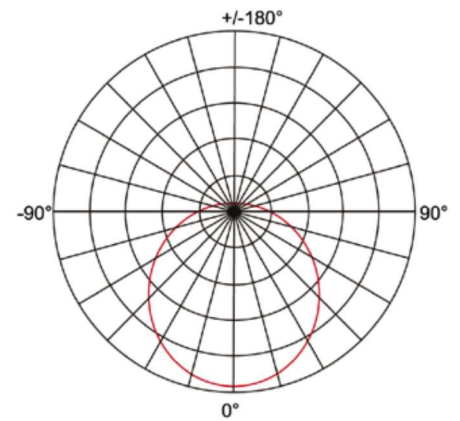

SURFACE MOUNTED LED PANEL

LUMINOUS INTENSITY DISTRIBUTION CURVE

(CCT) Color Temperature Switch

AVAILABLE WATTAGE OPTIONS:

- 6W-CCT Switchable
- 12W-CCT Switchable
- 18W-CCT Switchable
- 24W-CCT Switchable

APPLICATION:

- Office Building.
- Retail.
- Indoors.

SPECIFICATIONS

Shape: Round LED Lamp
 Cap/Fitting: Surface Mounted Ceiling
 Finish: White

ADDITIONAL INFORMATION

Volt: 100-240V / 50-60Hz
 Beam Angle: 110°