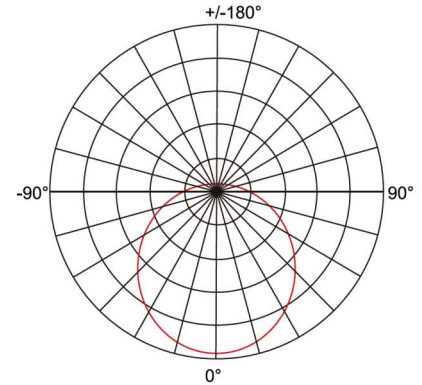

LED PANEL LIGHT 2X4

LUMINOUS INTENSITY DISTRIBUTION CURVE

(CCT) Color Temperature Switch
for Model: HW-P2X4-01-60W-CCT

AVAILABLE WATTAGE OPTIONS:

- 60W-CCT
- 60W-65K

BENEFITS:

- Energy efficiency.
- Improved environmental performance.
- No heat or UV emissions.
- Design flexibility.
- Long lifespan.
- General lighting for limited build-in height.
- Instant lighting and the ability to withstand frequent switching.

SPECIFICATIONS

Shape:	LED BACKLIT
Cap/Fitting:	2X4
Finish:	Aluminium Frame, PS Diffuser

DIMENSIONS

Volt:	100-277V / 50-60Hz
Beam Angle:	120° Degree
Dimmable / Non Dimmable:	Non Dimmable

AVAILABLE WATTAGE OPTIONS

Power	Tone	Brightness	Size	Model
60W	3000K/4000K/6500K	5940 Lm / 6640 Lm / 5930 Lm	1200mm x 600mm x 30mm	HW-P2X4-01-60W-CCT
60W	6500K	5400 Lm	1200mm x 600mm x 30mm	HW-P2X4-02-60W-60K

For more information, please visit www.HoneywellLights-fans.com