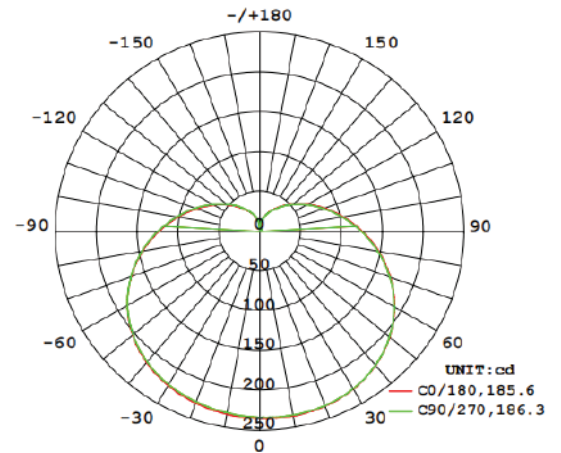

LED LIGHTBULB A19 CCT SWITCH

LUMINOUS INTENSITY DISTRIBUTION CURVE

AVAILABLE WATTAGE OPTIONS:

- 9W

BENEFITS:

- Energy efficiency.
- No visible flickering.
- Color consistency over long lifespan.
- Improved environmental performance.
- Ability to operate in cold conditions.
- No heat or UV emissions.
- Design flexibility.
- Instant lighting and the ability to withstand frequent switching.

SPECIFICATIONS

Cap/Fitting:	E27
Voltage:	100-240V
Beam Angle:	180° Degree
Certification:	CE

DIMENSION

Size:	D-60mm H-110mm
Shape:	A19
Tone:	3000K/ 4000K/ 6500K

AVAILABLE WATTAGE OPTIONS

Power	Brightness	Volt	CCT	Dimmable / Non Dimmable	Model
9W	930 Lm	100-240V - 50-60Hz	3 Tone CCT Switch	Non Dimmable	HW-BA19-08-2PK-9W-CCT