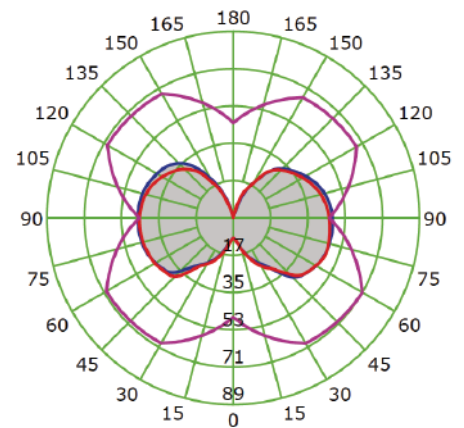

LED FILAMENT LIGHT BULB

LUMINOUS INTENSITY DISTRIBUTION CURVE

AVAILABLE WATTAGE OPTIONS:

- 4W-DIM

BENEFITS:

- Energy efficiency.
- No visible flickering.
- Color consistency over long lifespan.
- Improved environmental performance.
- Ability to operate in cold conditions.
- No heat or UV emissions.
- Design flexibility.
- Instant lighting and the ability to withstand frequent switching.

SPECIFICATIONS

Shape:	ST64
Cap/Fitting:	E27
Bulb Finish:	Transparent

DIMENSIONS

Height:	138mm
Width:	64mm
Beam Angle:	320°

AVAILABLE WATTAGE OPTIONS

Power	Tone	Brightness	Volt	Dimmable / Non Dimmable	Model
4W	2700K	578 Lm	100-130V - 50-60Hz	Dimmable	HW-BLED-04-4W-DIM27K